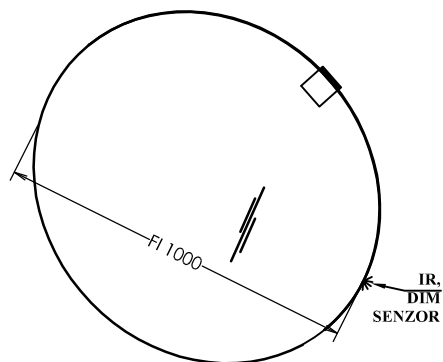

**N 1501 WH
N 1501 NW
N 1501 DC**

**N 1501/790 WH
N 1501/790 NW
N 1501/790 DC**

**ON 40 WH
ON 40 NW
ON 40 DC**

**ON 60 WH
ON 60 NW
ON 60 DC**

NAOMI

N 1501, 1501/790, ON 40, 60

N 1500/30 WH
N 1500/30 NW
N 1500/30 DC

N 700/13, N 1500/30

N 700/13 WH
N 700/13 NW
N 700/13 DC

N 702/600/20 WH
N 702/600/20 NW
N 702/600/20 DC

N 702/20 WH
N 702/20 NW
N 702/20 DC

NAOMI

N 702/600/20, 702/20, 1500/30, 700/13

OG FI 80 - LED, IR, DIM